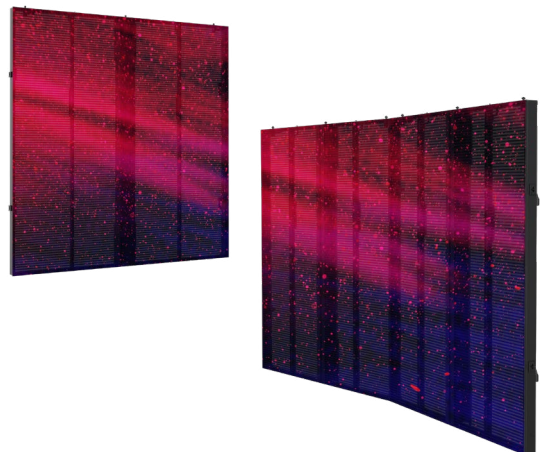

# High-Transparency LED Solutions

Now you see it, now you don't

The Vanish series of LED panels offer a high-transparency LED solution for in- and outdoor applications. With a transparency up to 62%, the Vanish LED panels offer outstanding performance through their high-brightness and excellent viewing angles.

## Easy Handling

The smart and extremely light-weight structure of the panel frames makes them fast and easy to assemble, supporting quick installation. With the ability to build flat as well as curved video walls, the creative applications are manifold.