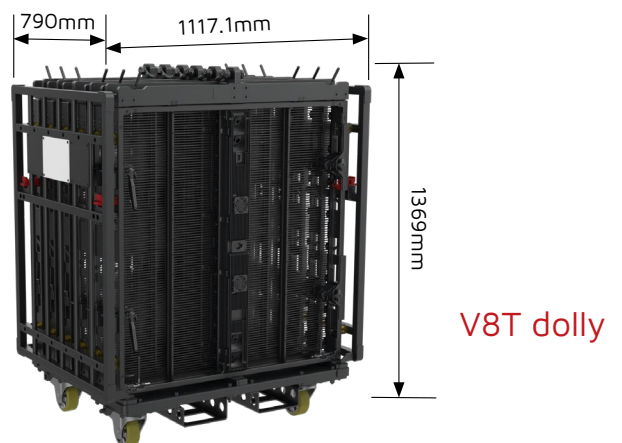

Dimensions