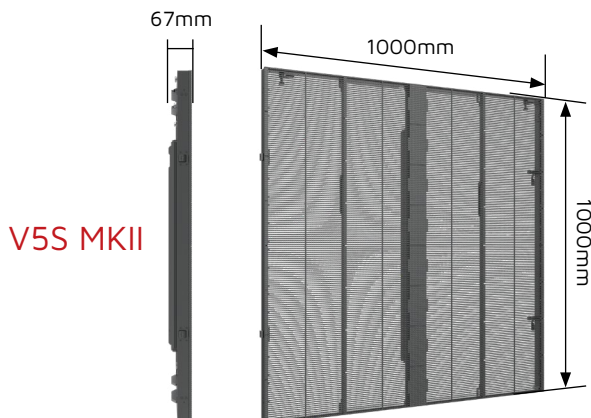

## Dimensions

Easy maintenance through modular design

High Brightness LED

Curved configuration possible

Fit for outdoor use (IP65) – V8T only

High transparency 35% -62%

# Specifications

Vanish	V5S MKII	V8S MKII	V8T
Pixel Pitch	5.6mm	8.9mm	8.9mm
Max Brightness Calibrated	2000nits	3500nits	4000nits
Panel Dimension	1000mm x 1000mm x 67mm 39.4" x 39.4" x 2.6"	1000mm x 1000mm x 67mm 39.4" x 39.4" x 2.6"	1000mm x 1000mm x 95mm 39.4" x 39.4" x 3.74"
Panel Resolution (H x V)	176 x 176	112 x 112	112 x 112
Panel Weight	10.9kg; 24.03lbs	9.6kg; 21.16lbs	18kg; 39.68lbs
Power Consumption Max / Average	440W / 220W	460W / 230W	480W / 240W
BTU Max / Average	1500 / 690	1570 / 720	1640 / 750
Transparency	35%	62%	50%
Serviceability	Front	Front	Rear
Curving (Concave & Convex)	Concave 10°-Convex 10°	Concave 10°-Convex 10°	Concave 10°-Convex 10°(optional)
Max. Hanging (panels)	15	15	22
Max. Stacking (panels)	6	6	6
LED Configuration	SMD 1515 Black	SMD 1515 White	SMD 1515 White
Viewing Angle Horizontal	160°	160°	160°
Viewing Angle Vertical	140°	140°	140°
Scan Ratio	1/11	1/4	1/4
Refresh Rate	3840Hz	3840Hz	3840Hz
Gray Scale	14bit	14bit	14bit
Frame Material	Aluminium Alloy	Aluminium Alloy	Magnesium Alloy
Processing Platform	Brompton / Megapixel / Evision / Nova	Brompton / Megapixel / Evision / Nova	Brompton / Megapixel / Evision
Operational Temp / Humidity	-20°-45°C, 10-90%RH -4°-113°F, 10-90%RH	-20°-45°C, 10-90%RH -4°-113°F, 10-90%RH	-20°-45°C, 10-90%RH -4°-113°F, 10-90%RH
Storage Temp / Humidity	-40°-60°C, 10-90%RH -40°-140°F, 10-90%RH	-40°-60°C, 10-90%RH -40°-140°F, 10-90%RH	-40°-60°C, 10-90%RH -40°-140°F, 10-90%RH
IP Rating	Indoor	Indoor	Outdoor
Certifications	CE, ETL, FCC	CE, ETL, FCC	CE, ETL, FCC