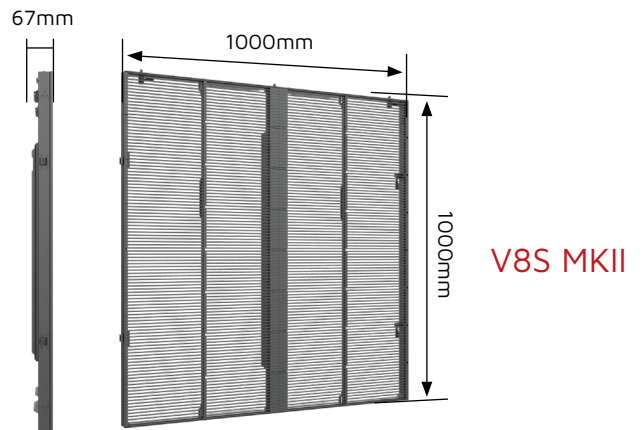

## Dimensions

Easy maintenance through modular design

High Brightness LED

Curved configuration possible

Fit for outdoor use (IP65) – V8T only

High transparency 35% -62%

# Specifications

Vanish	V5S MKII	V8S MKII	V8T
Pixel Pitch	5.6mm	8.9mm	8.9mm
Max Brightness Calibrated	2000nits	3500nits	4000nits
Panel Dimension	1000mm x 1000mm x 67mm 39.4" x 39.4" x 2.6"	1000mm x 1000mm x 67mm 39.4" x 39.4" x 2.6"	1000mm x 1000mm x 95mm 39.4" x 39.4" x 3.74"
Panel Resolution (H x V)	176 x 176	112 x 112	112 x 112
Panel Weight	10.9kg; 24.03lbs	9.6kg; 21.16lbs	18kg; 39.68lbs
Power Consumption Max / Average	440W / 220W	460W / 230W	480W / 240W
BTU Max / Average	1500 / 690	1570 / 720	1640 / 750
Transparency	35%	62%	50%
Serviceability	Front	Front	Rear
Curving (Concave & Convex)	Concave 10°-Convex 10°	Concave 10°-Convex 10°	Concave 10°-Convex 10°(optional)
Max. Hanging (panels)	15	15	22
Max. Stacking (panels)	6	6	6
LED Configuration	SMD 1515 Black	SMD 1515 White	SMD 1515 White
Viewing Angle Horizontal	160°	160°	160°
Viewing Angle Vertical	140°	140°	140°
Scan Ratio	1/11	1/4	1/4
Refresh Rate	3840Hz	3840Hz	3840Hz
Gray Scale	14bit	14bit	14bit
Frame Material	Aluminium Alloy	Aluminium Alloy	Magnesium Alloy
Processing Platform	Brompton / Megapixel / Evision / Nova	Brompton / Megapixel / Evision / Nova	Brompton / Megapixel / Evision
Operational Temp / Humidity	-20°-45°C, 10-90%RH -4°-113°F, 10-90%RH	-20°-45°C, 10-90%RH -4°-113°F, 10-90%RH	-20°-45°C, 10-90%RH -4°-113°F, 10-90%RH
Storage Temp / Humidity	-40°-60°C, 10-90%RH -40°-140°F, 10-90%RH	-40°-60°C, 10-90%RH -40°-140°F, 10-90%RH	-40°-60°C, 10-90%RH -40°-140°F, 10-90%RH
IP Rating	Indoor	Indoor	Outdoor
Certifications	CE, ETL, FCC	CE, ETL, FCC	CE, ETL, FCC