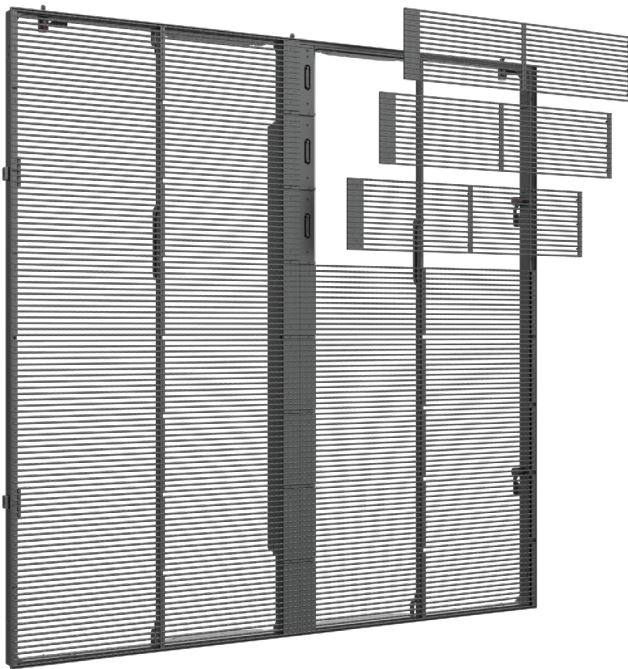

Outdoor Touring Solution

The Vanish V8 Touring (V8T) panels offer an outdoor touring solution in a transparent panel design. Keeping an optimum transparency of 50%, the V8T is fitted with special frames to facilitate easy handling and fast building while protecting the panels in a dedicated frame and dolly system, creating efficient transport conditions.

Modular Design

The Vanish panels are easy to maintain due to its modular design. The modular power box and LED PCB make repair and replacement of spare parts easy and cost-effective. The modular PCB helps to control the flatness compare with the side emitting LED PCB strip. The side locks guarantee and road-proof installation of the panels and frames.