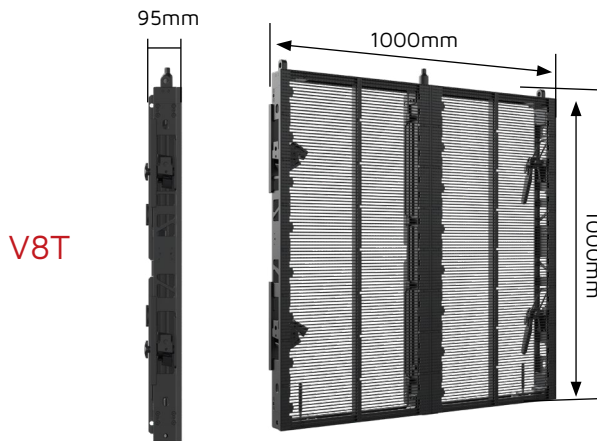

## Dimensions

Easy maintenance through modular design

High Brightness LED

Curved configuration possible

Fit for outdoor use (IP65) – V8T only

High transparency 35% -62%

# Specifications

Vanish	V5S MKII	V8S MKII	V8T
Pixel Pitch	5.6mm	8.9mm	8.9mm
Max Brightness Calibrated	2000nits	3500nits	4000nits
Panel Dimension	1000mm x 1000mm x 67mm 39.4" x 39.4" x 2.6"	1000mm x 1000mm x 67mm 39.4" x 39.4" x 2.6"	1000mm x 1000mm x 95mm 39.4" x 39.4" x 3.74"
Panel Resolution (H x V)	176 x 176	112 x 112	112 x 112
Panel Weight	10.9kg; 24.03lbs	9.6kg; 21.16lbs	18kg; 39.68lbs
Power Consumption Max / Average	440W / 220W	460W / 230W	480W / 240W
BTU Max / Average	1500 / 690	1570 / 720	1640 / 750
Transparency	35%	62%	50%
Serviceability	Front	Front	Rear
Curving (Concave & Convex)	Concave 10°-Convex 10°	Concave 10°-Convex 10°	Concave 10°-Convex 10°(optional)
Max. Hanging (panels)	15	15	22
Max. Stacking (panels)	6	6	6
LED Configuration	SMD 1515 Black	SMD 1515 White	SMD 1515 White
Viewing Angle Horizontal	160°	160°	160°
Viewing Angle Vertical	140°	140°	140°
Scan Ratio	1/11	1/4	1/4
Refresh Rate	3840Hz	3840Hz	3840Hz
Gray Scale	14bit	14bit	14bit
Frame Material	Aluminium Alloy	Aluminium Alloy	Magnesium Alloy
Processing Platform	Brompton / Megapixel / Evision / Nova	Brompton / Megapixel / Evision / Nova	Brompton / Megapixel / Evision
Operational Temp / Humidity	-20°-45°C, 10-90%RH -4°-113°F, 10-90%RH	-20°-45°C, 10-90%RH -4°-113°F, 10-90%RH	-20°-45°C, 10-90%RH -4°-113°F, 10-90%RH
Storage Temp / Humidity	-40°-60°C, 10-90%RH -40°-140°F, 10-90%RH	-40°-60°C, 10-90%RH -40°-140°F, 10-90%RH	-40°-60°C, 10-90%RH -40°-140°F, 10-90%RH
IP Rating	Indoor	Indoor	Outdoor
Certifications	CE, ETL, FCC	CE, ETL, FCC	CE, ETL, FCC