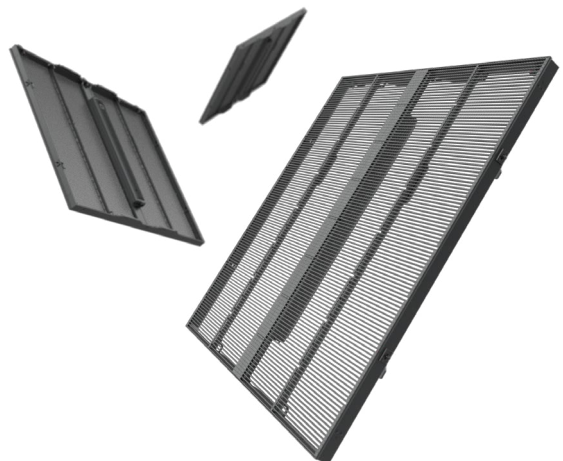

Easy maintenance through modular design

High Brightness LED

Curved configuration possible

Fit for outdoor use (IP65) – V8T only

High transparency 35% -62%

## Easy Handling

The smart and extremely light-weight structure of the panel frames makes them fast and easy to assemble, supporting quick installation. With the ability to build flat as well as curved video walls, the creative applications are manifold.

## Outdoor Touring Solution

The Vanish V8 Touring (V8T) panels offer an outdoor touring solution in a transparent panel design. Keeping an optimum transparency of 50%, the V8T is fitted with special frames to facilitate easy handling and fast building while protecting the panels in a dedicated frame and dolly system, creating efficient transport conditions.