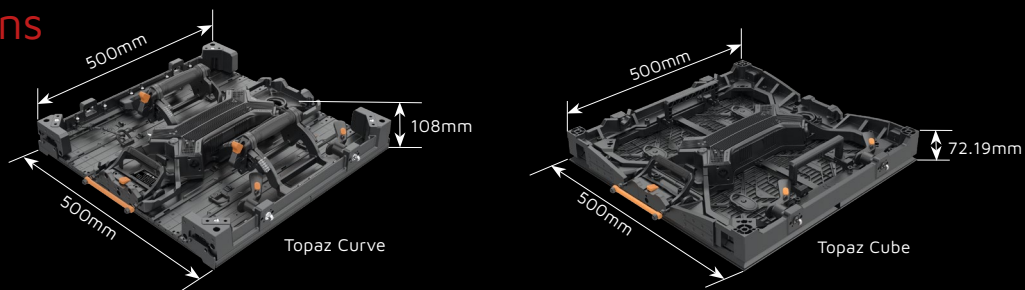

*Note: The specifications are for reference, actual values may vary.

*1 Convex curving ability only applies to custom tiles.

*2 The max. hanging amount is only valid when the ROE Visual hanging bar and complementary accessories are used and in an indoor situation, safety factor is 8. No climbing is allowed.

*3 The max. stacking amount is only valid when the ROE Visual stacking system and complementary accessories are used, sufficient ballast is applied and in an indoor situation. No climbing is allowed.

Dimensions

www.roevisual.com

ROE China | ROE US | ROE EU | ROE UK | ROE JP | ROE ME | ROE AUS
roe@roevisual.com