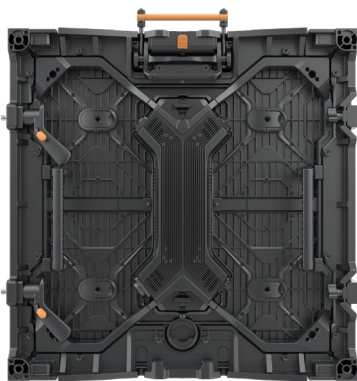

Stacking

Hanging

Unleash Creativity with Exceptional Visuals

Experience the brilliance of the Topaz LED platform, designed to captivate with its small pitch from 1.5 to 2.6 and vibrant colors. This indoor LED solution is a high-effective marvel, ideal for various applications. With its high-brightness LED performance, the Topaz panels give an excellent visual performance for direct viewing and in-camera visuals.

Versatile set up/
multi-shapes set up

High-brightness

Automatic edge-
protection

Modular design
PSU and HUB
combined in one unit

Front and rear
module service

Your Daily Workhorse

Maintenance is a breeze with the Topaz panels, featuring both front and rear module service. The integrated PSU and Hub unit streamline repair and spare part replacement, making maintenance easy and cost-effective.

Topaz Curve

The Topaz curving LED panels are fitted with multi-functional handles. You can easily create curves up to 30 degrees by rotating the handles in small and precise steps to the desired curving angle. The resulting curved LED display will offer a flawless canvas at any angle.

Topaz Cube

The Topaz Cube elements allow for easy construction of 90 degree corners, 4-sided columns or even 5-sided cubes. The separate building elements can be combined with the regular Topaz modules.