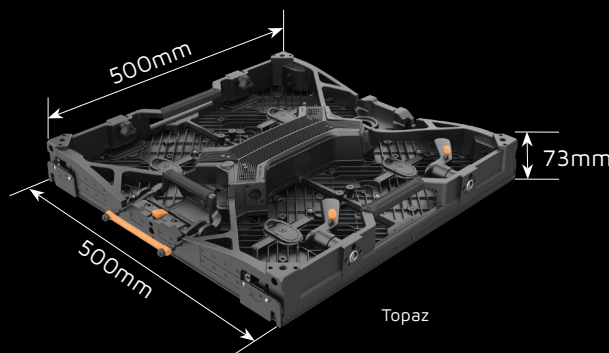

*Note: The specifications are for reference, actual values may vary.

*1 Convex curving ability only applies to custom tiles.

*2 The max. hanging amount is only valid when the ROE Visual hanging bar and complementary accessories are used and in an indoor situation, safety factor is 8. No climbing is allowed.

*3 The max. stacking amount is only valid when the ROE Visual stacking system and complementary accessories are used, sufficient ballast is applied and in an indoor situation. No climbing is allowed.

Dimensions

www.roevisual.com

ROE China | ROE US | ROE EU | ROE UK | ROE JP | ROE ME | ROE AUS
roe@roevisual.com